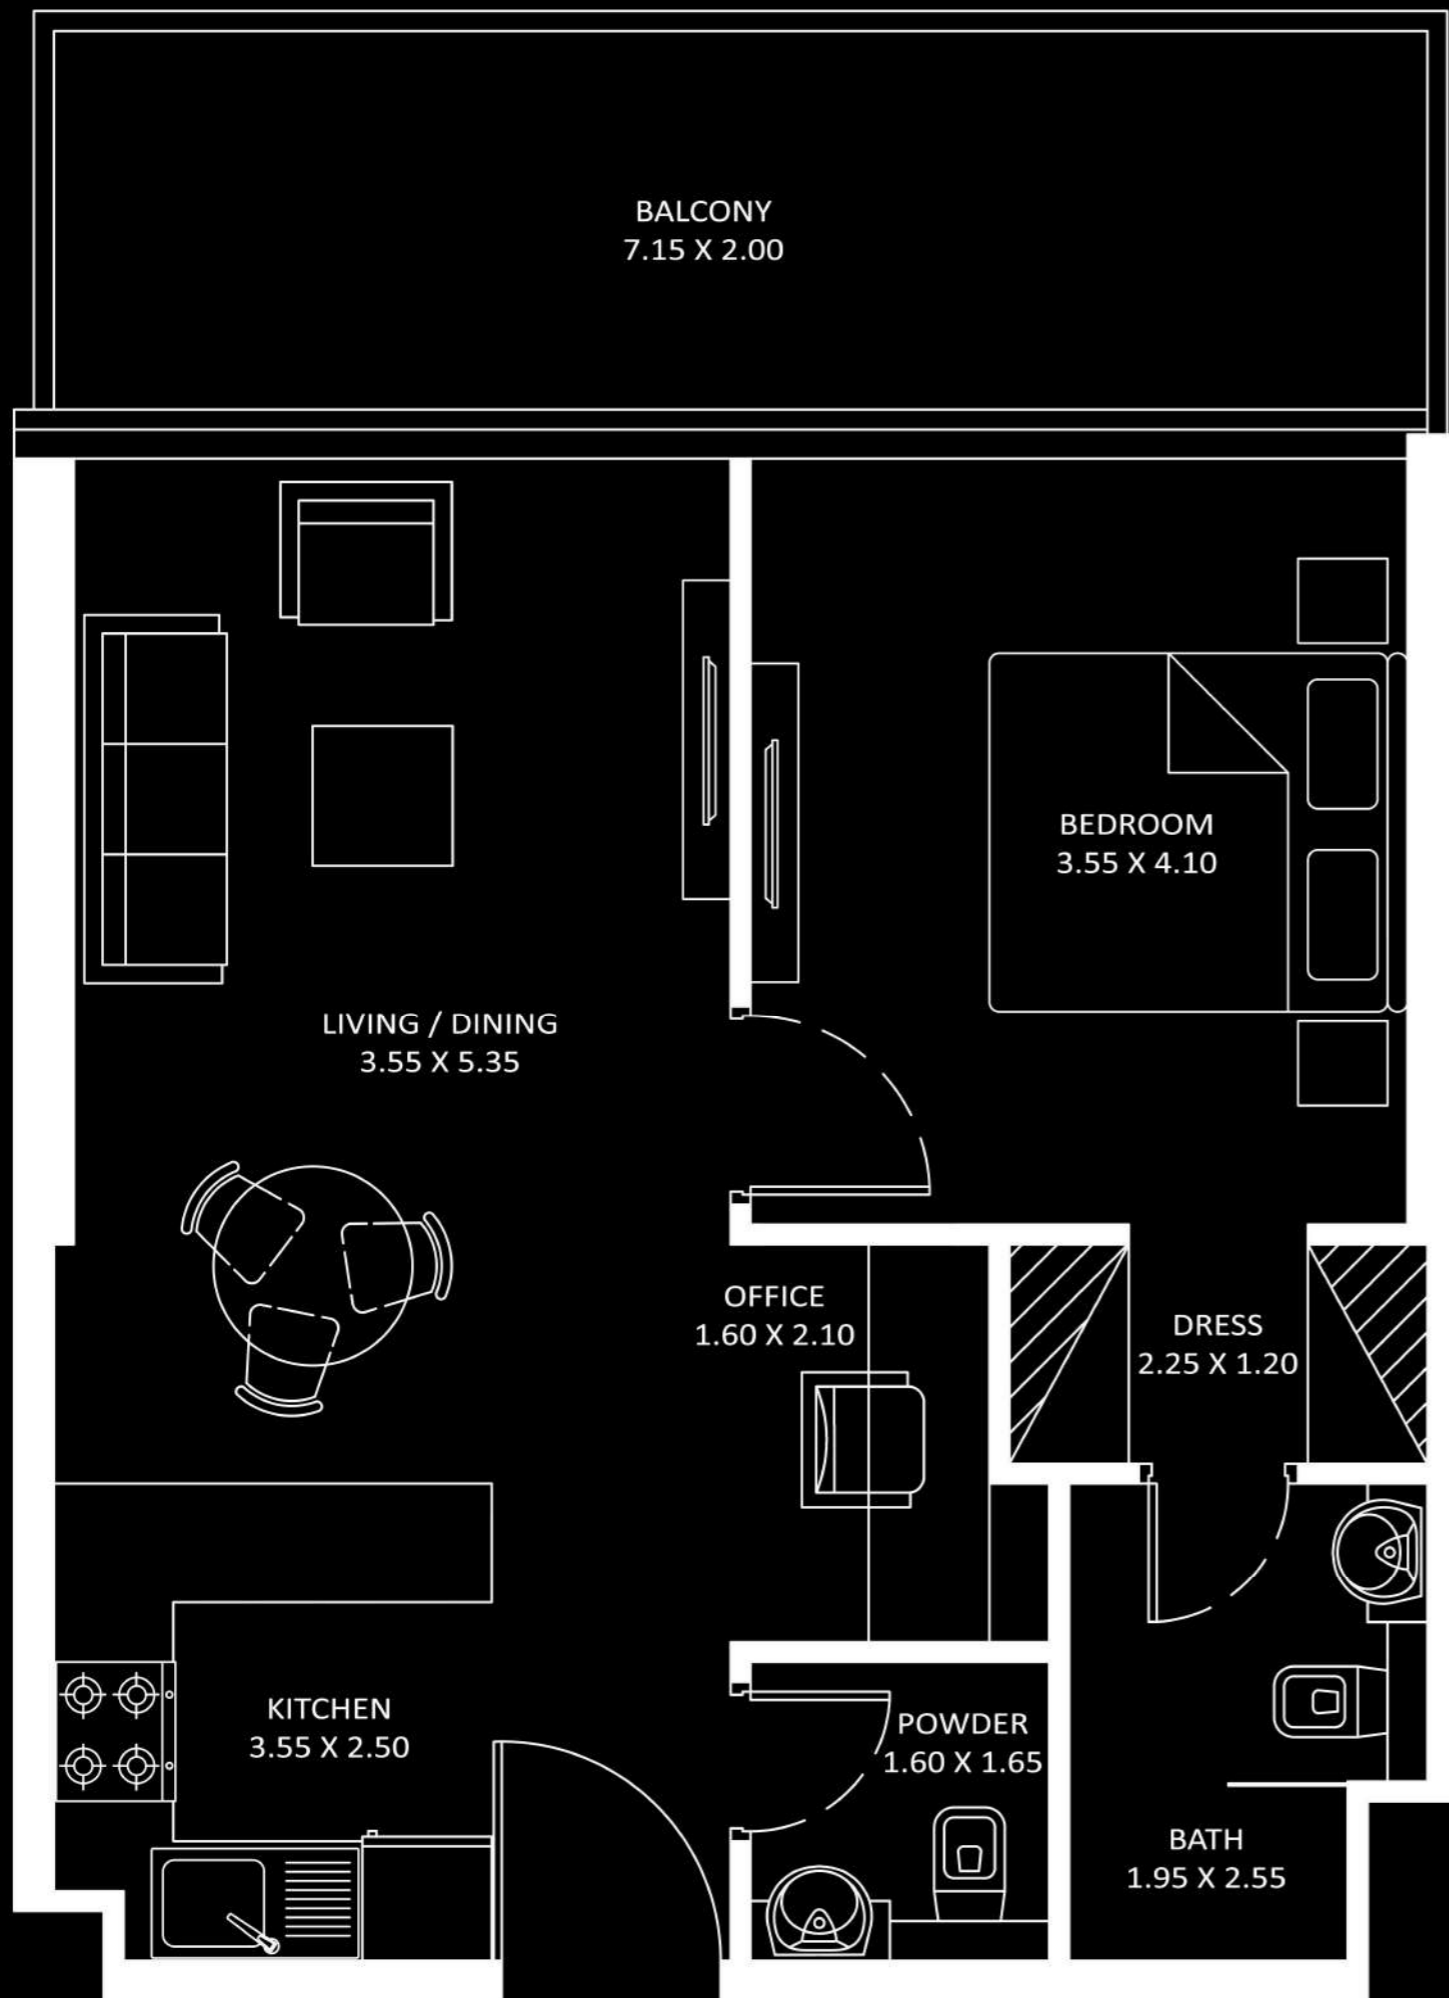

1 BEDROOM

AREA (Sq.Ft)

Apartment
585 to 599

Balcony
148 to 154

Total
733 to 753

FEATURES :

Office