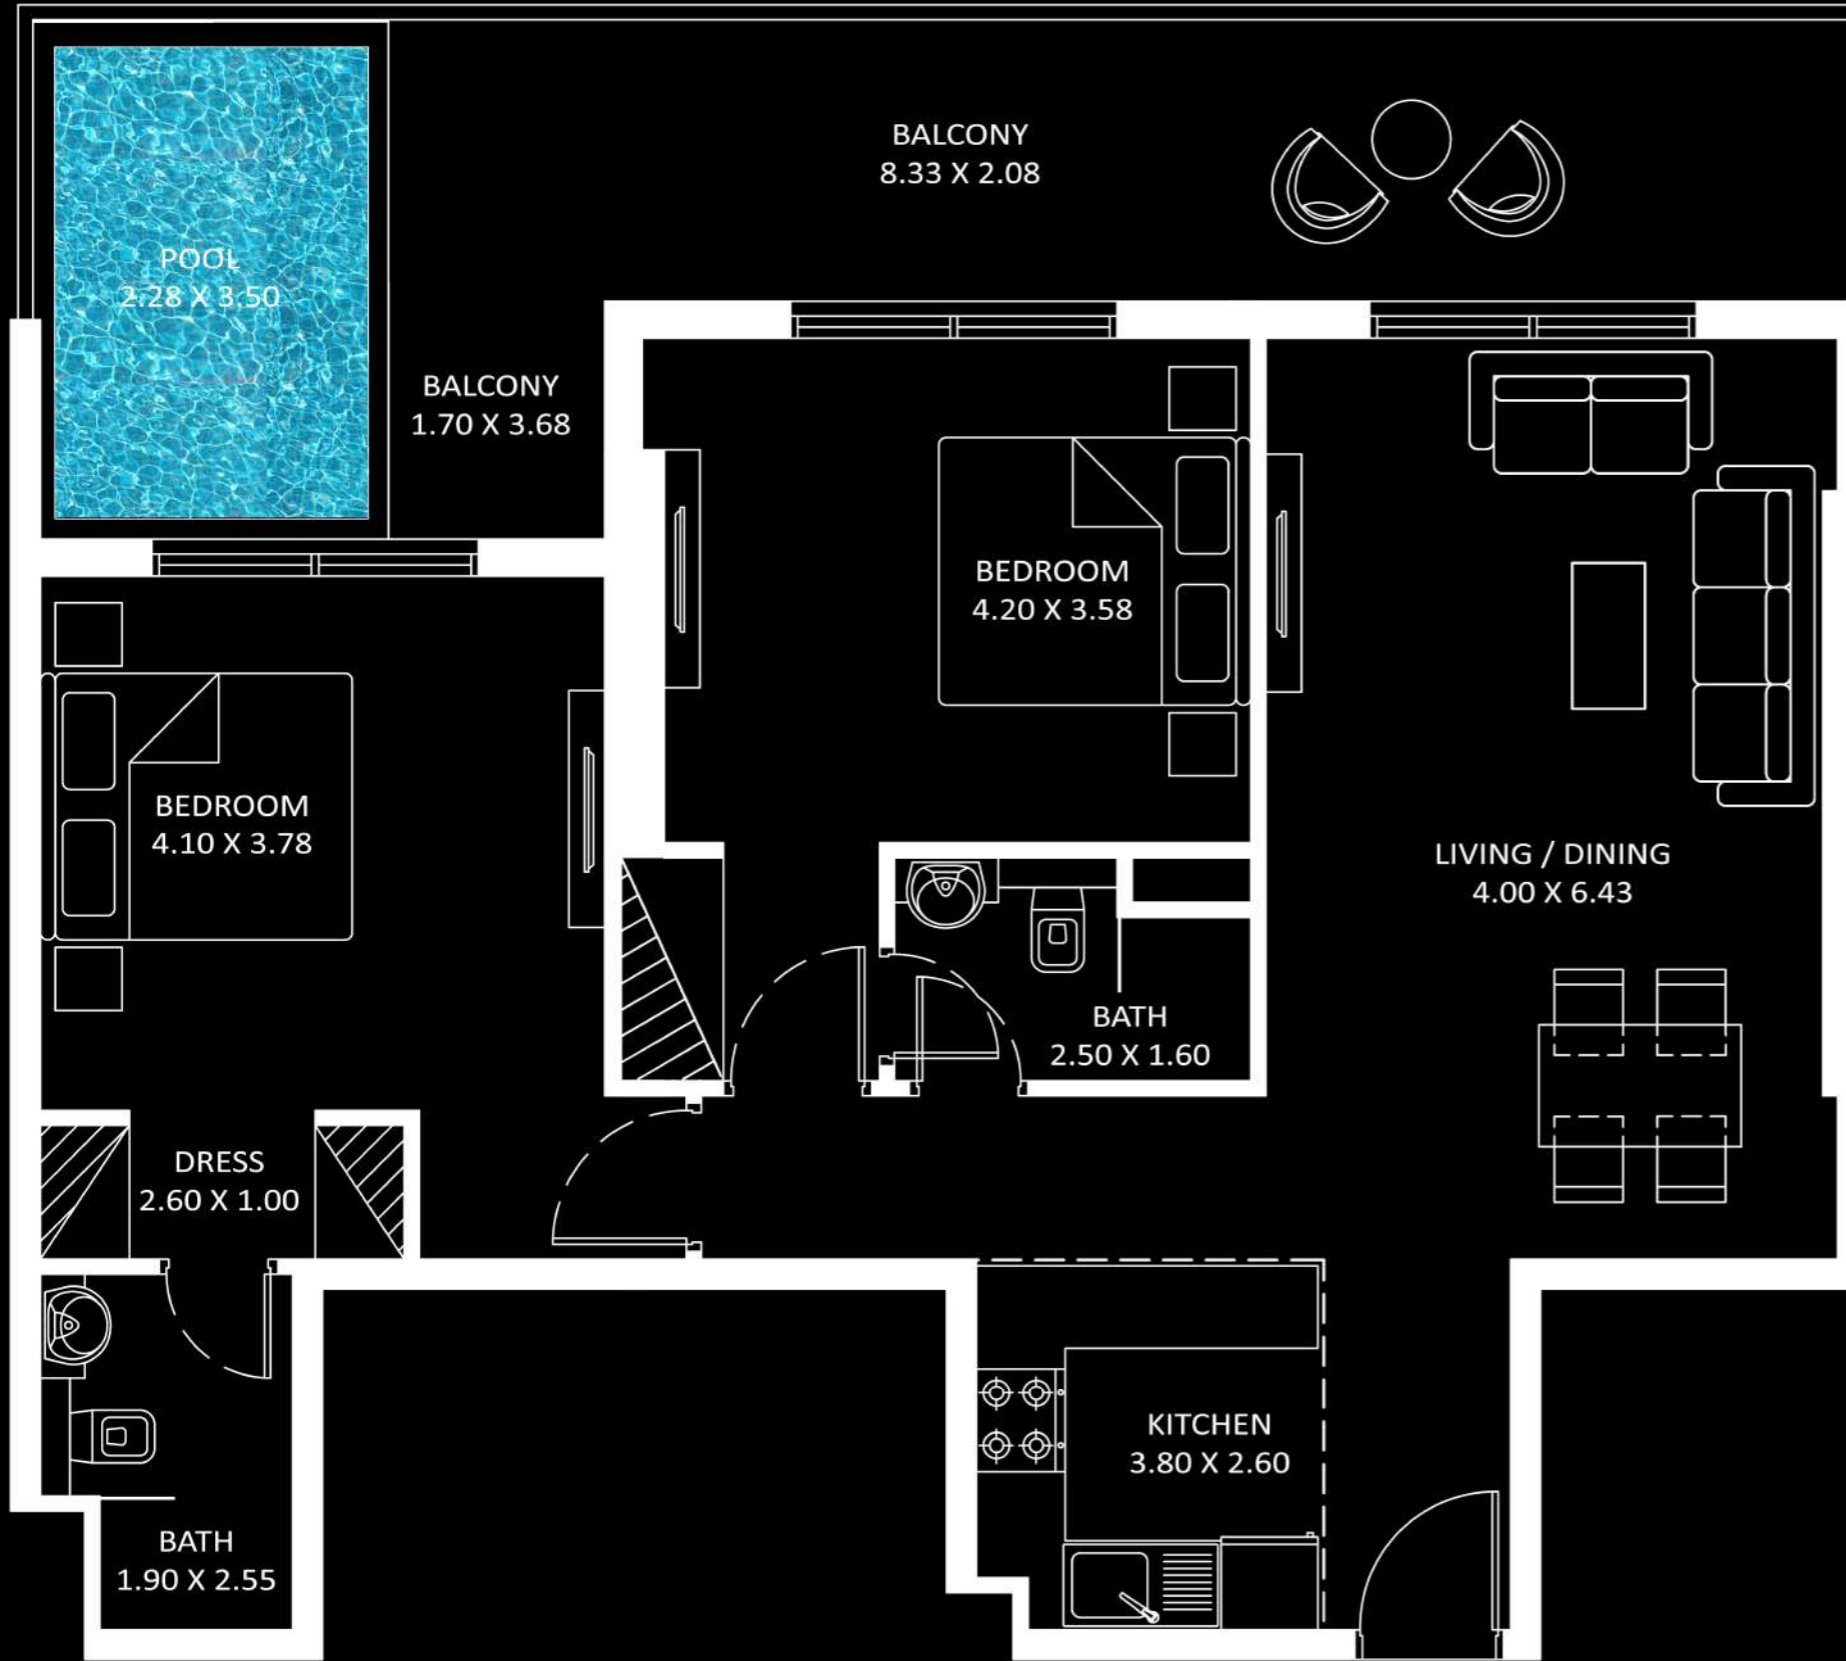

2 BEDROOM TYPE - B

AREA (Sq.Ft)

Apartment
912 to 921

Balcony
345 to 349

Total
1,258 to 1,270

FEATURES :

- Pool
- Convertible Kitchen

Diamondz