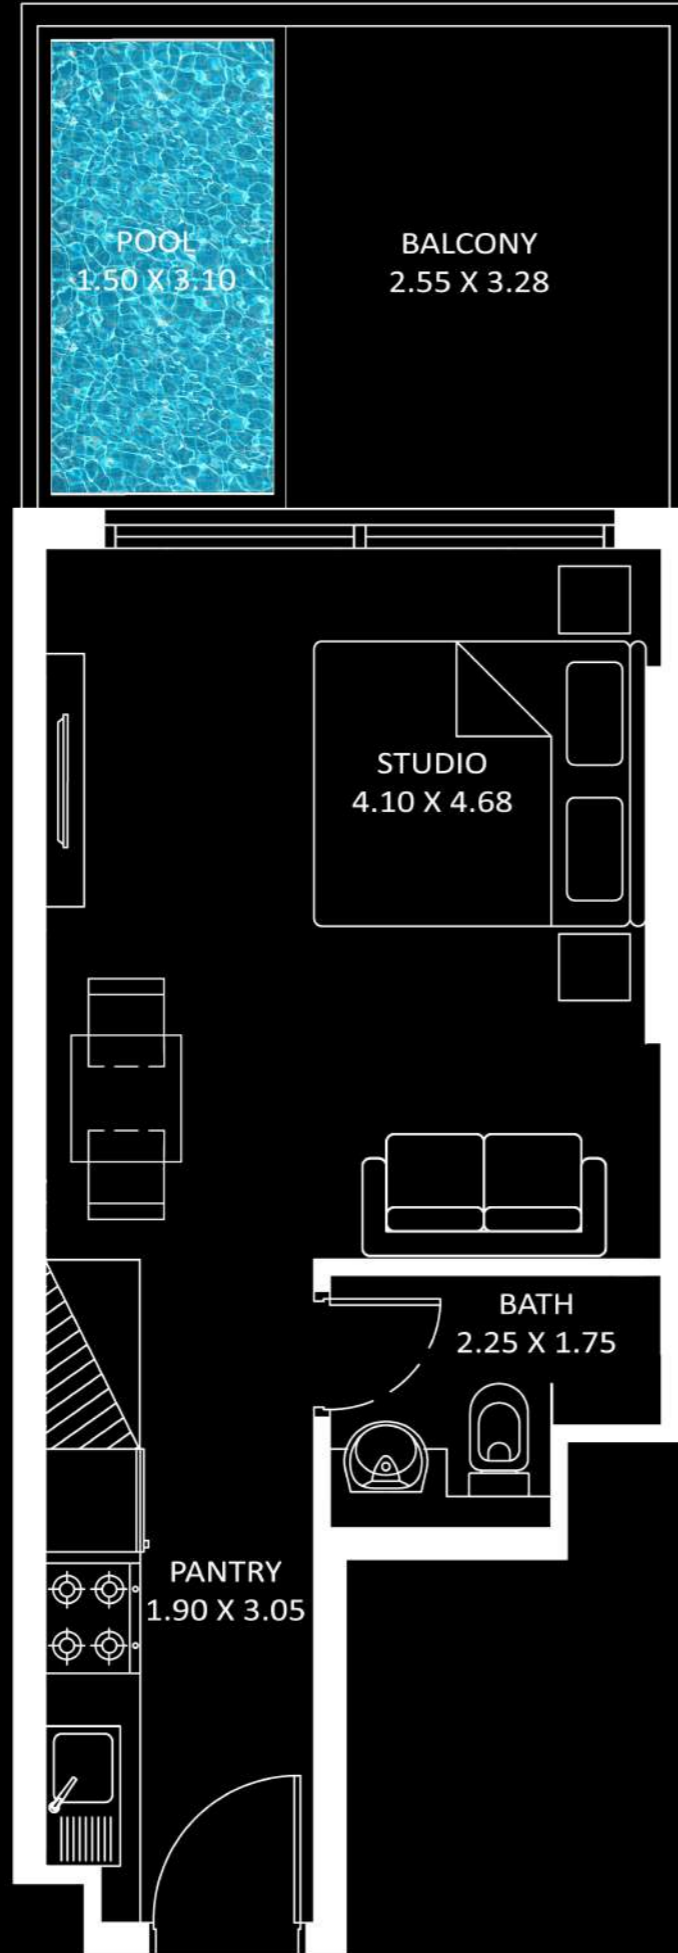

PRESIDENTIAL STUDIO

AREA (Sq.Ft)

Apartment
318 to 326

Balcony
142 to 146

Total
460 to 472

FEATURES :

Pool

Diamondz