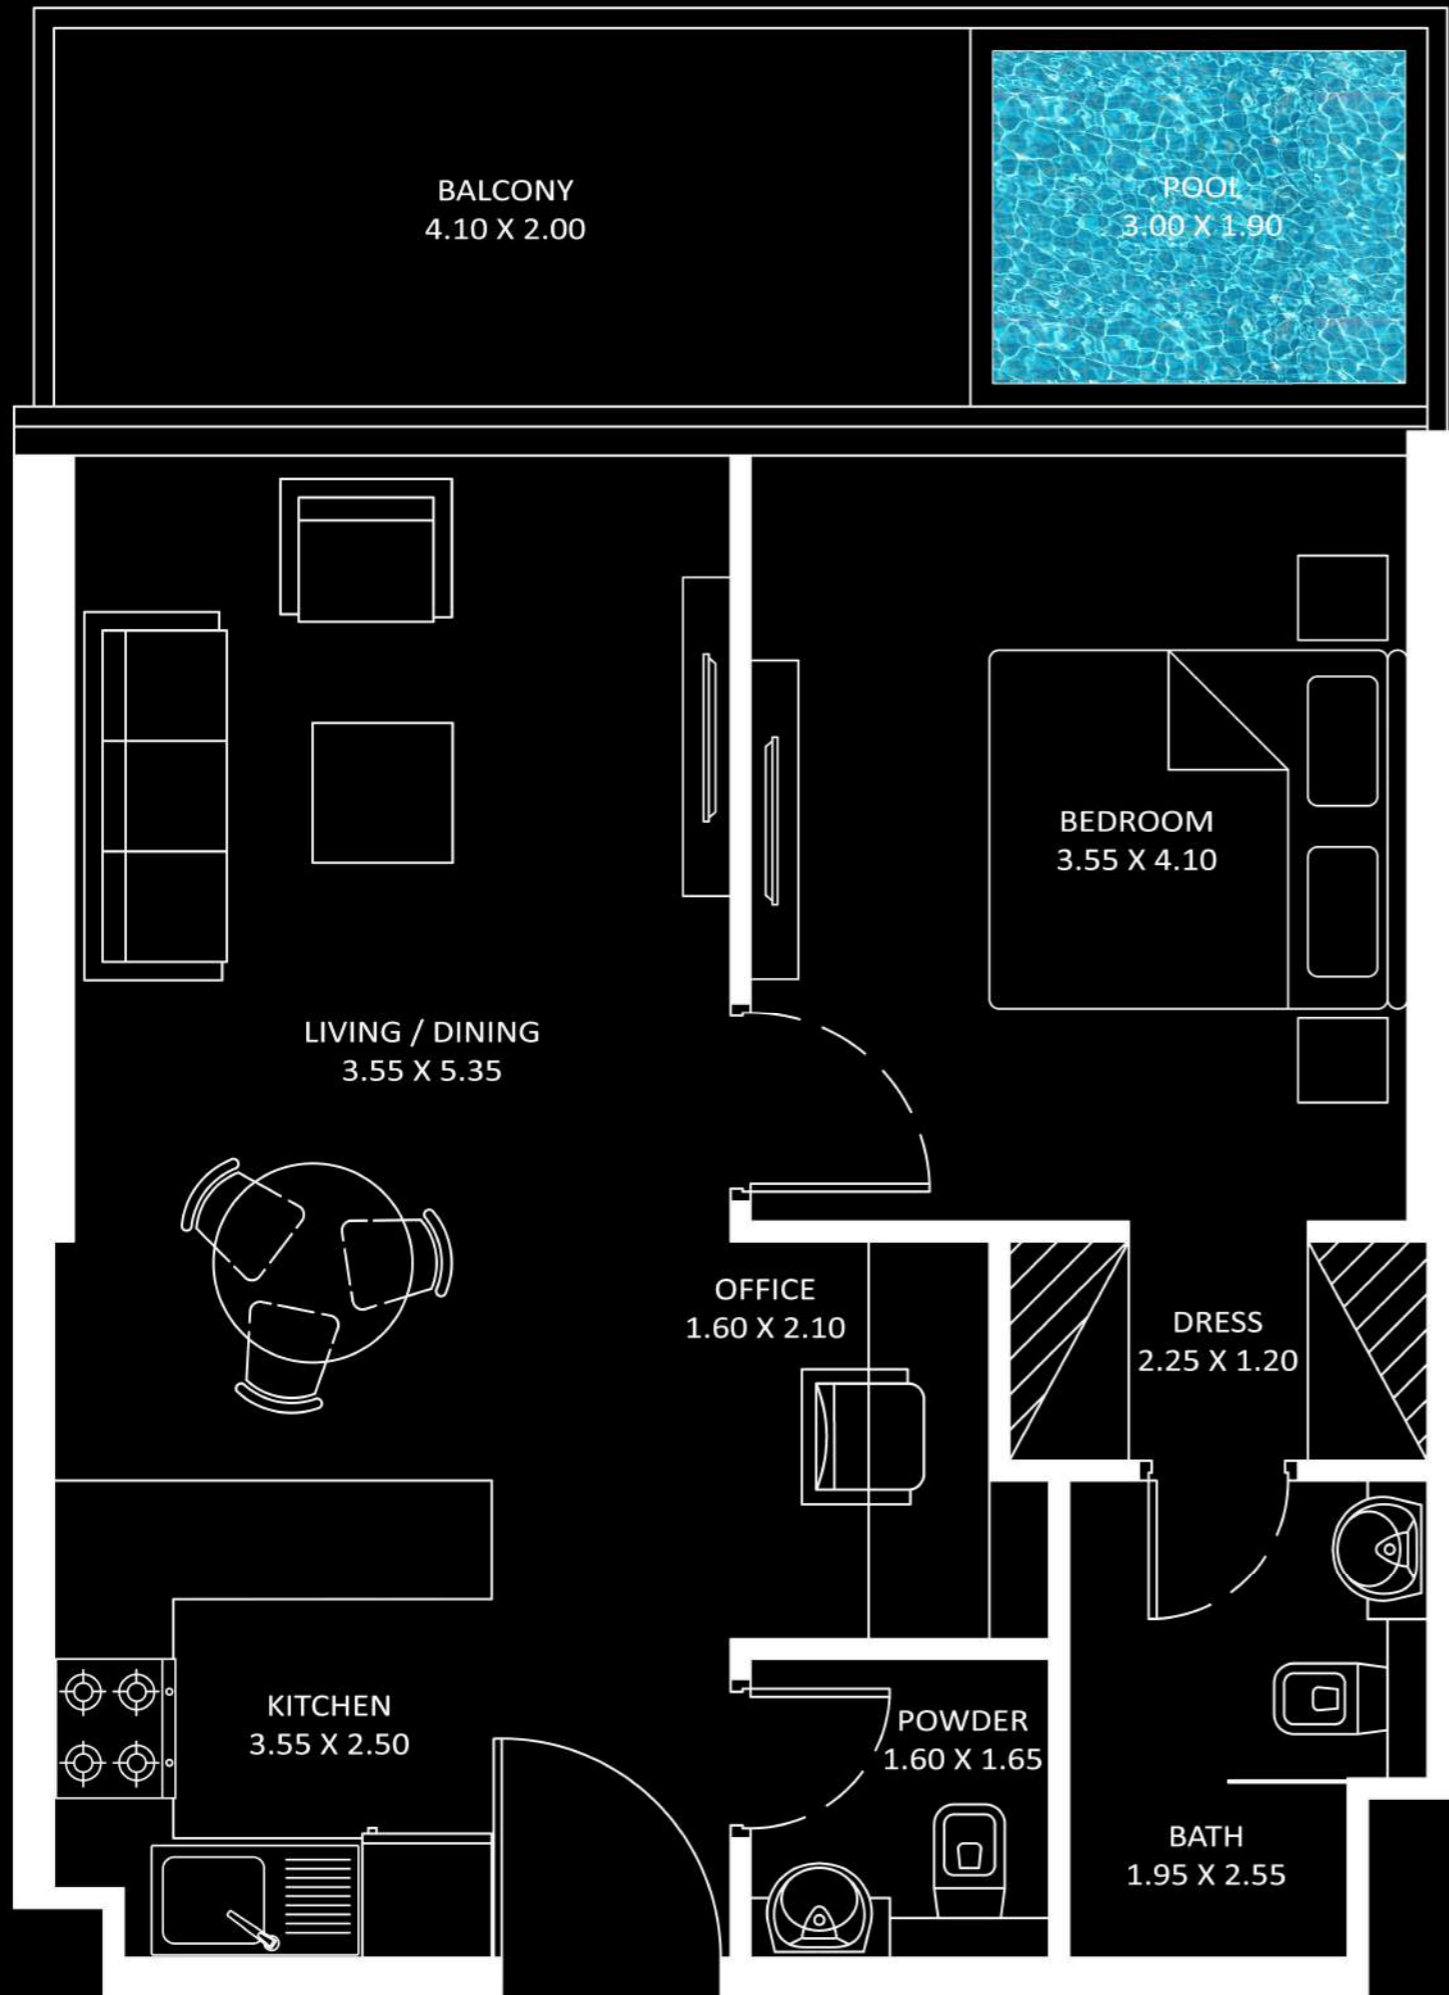

PRESIDENTIAL SUITE

AREA (Sq.Ft)

Apartment
589 to 597

Balcony
150 to 154

Total
739 to 751

FEATURES :

- Pool
- Office

Diamondz